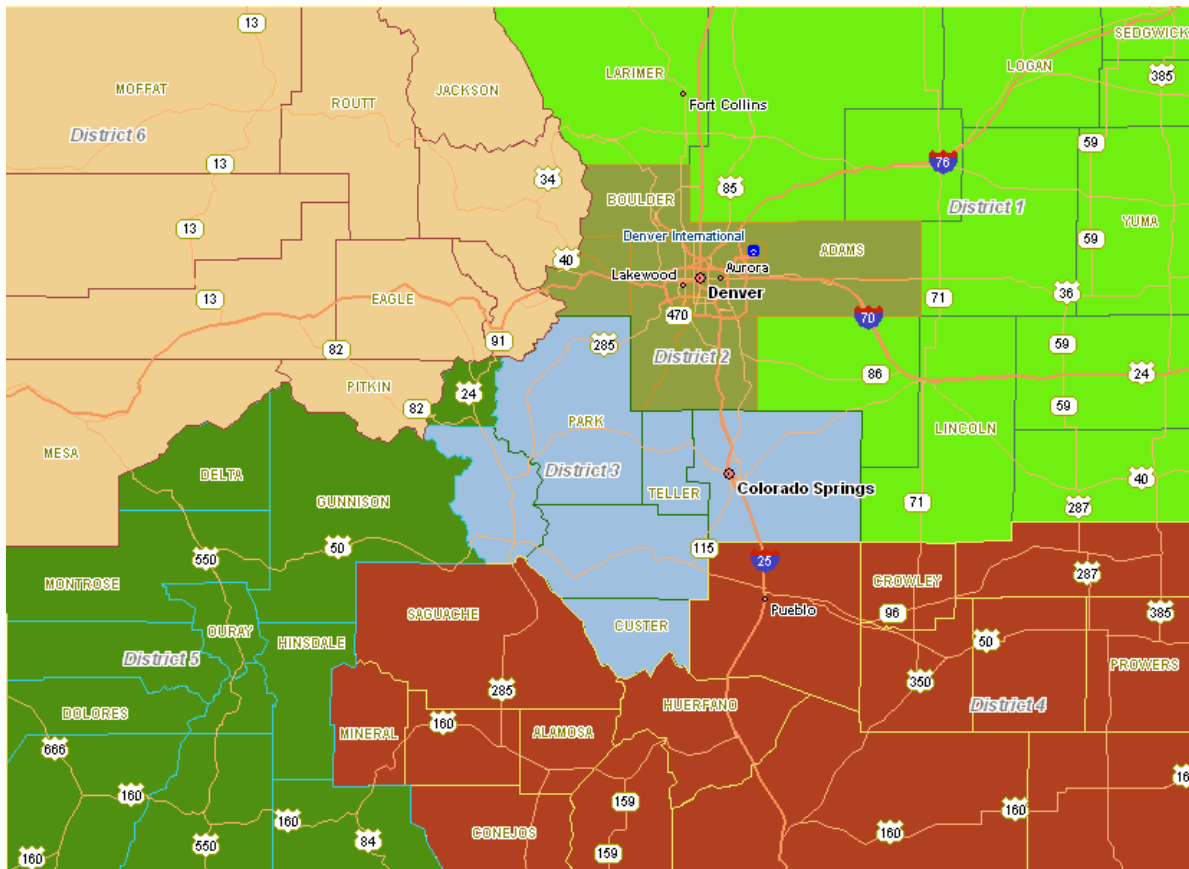

Prevention Regions (6)