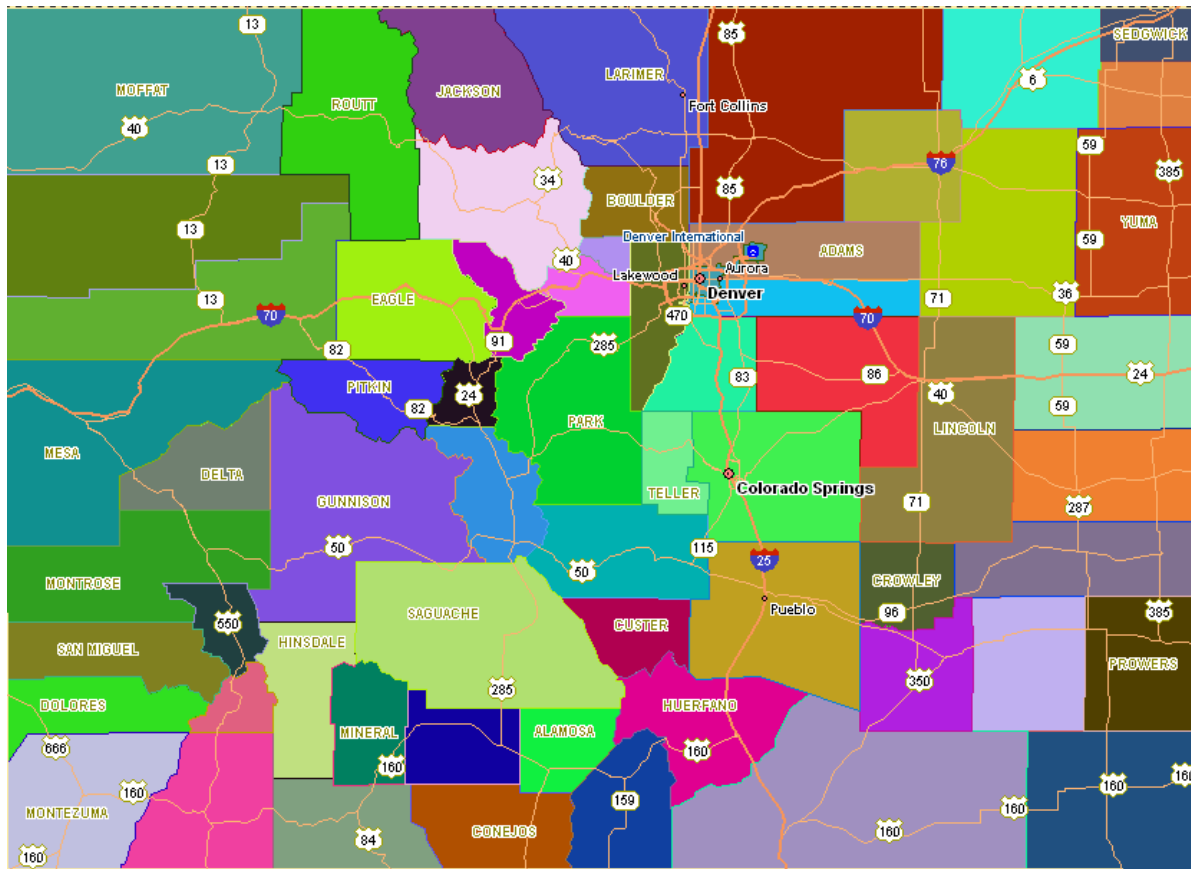

The background of the slide features a large, semi-transparent watermark of the Colorado state flag. The flag consists of a blue field with a white cross, a red cross, and a yellow cross, with a white circle in the center containing a golden sun with rays.

# Colorado Service Area Mapping

# Colorado Counties (64)

# Judicial Districts (22)