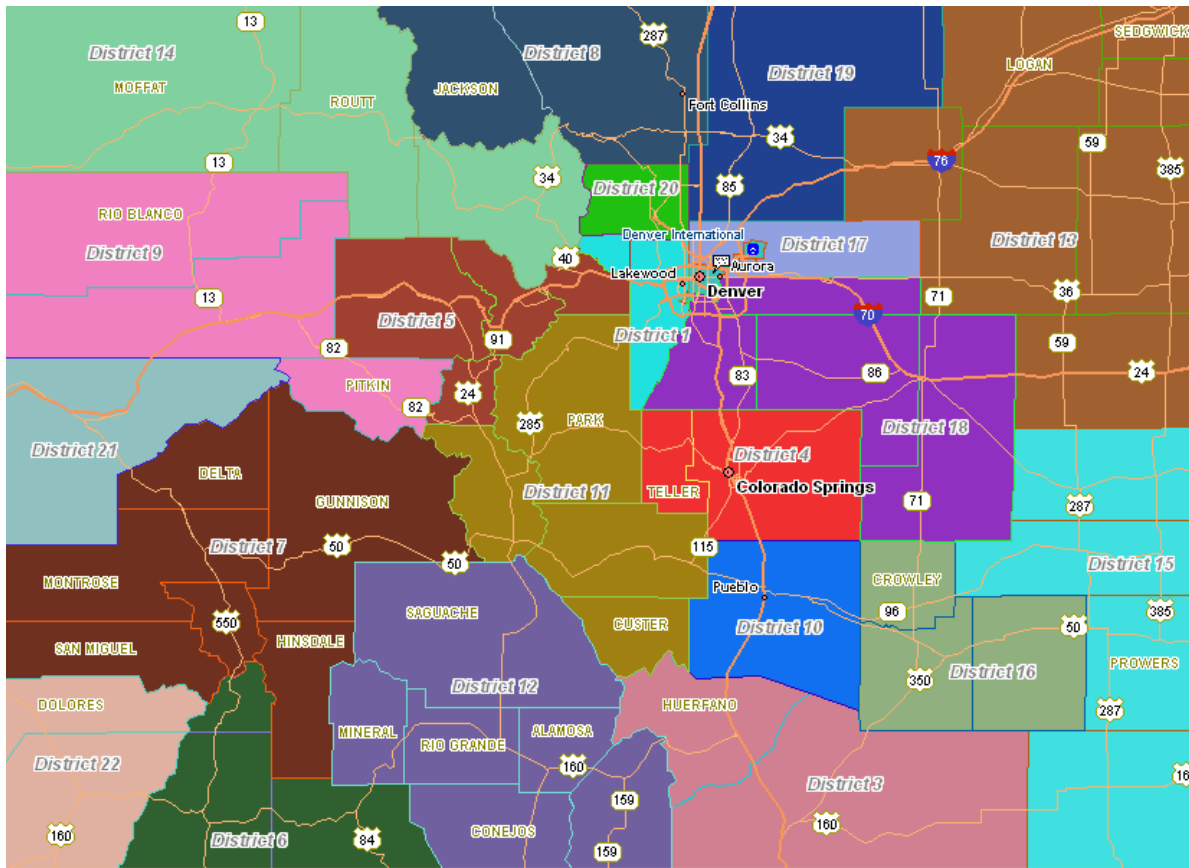

The background of the slide features a large, semi-transparent watermark of the Colorado state flag. The flag consists of a blue field with a white cross, a red cross, and a yellow cross, with a white circle in the center containing a golden sun with rays.

# Colorado Service Area Mapping

# Colorado Counties (64)

# Judicial Districts (22)